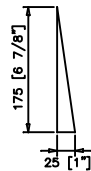

Forestay chainplate attached to bow frame and reinforcing plate

most step on this frame by Starboard Products

Toe straps fixed to bulkhead with plates and to stringer at frame 4